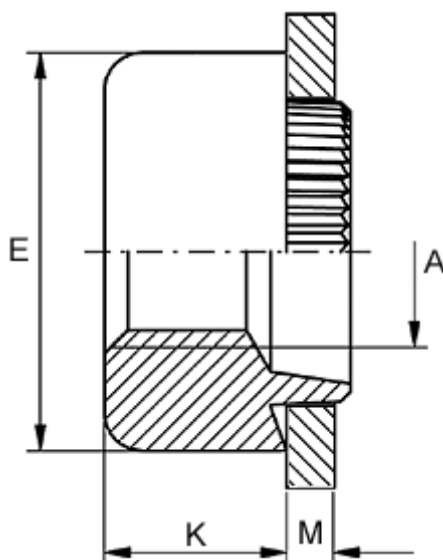

Article number: 12705000035120

Description: KLEE-coil 705 000 035.120

M3,5 Unhardened, zinc-pl. & chr. yellow

## Measures

Female thread A	= M3,5
Height K	= 4.0
Outer diameter E	= 10.0
Plate thickness	= 1.1 to 1.3
Recommended bore diameter for extreme load	= 7.0
Recommended bore diameter for normal use	= 7.0